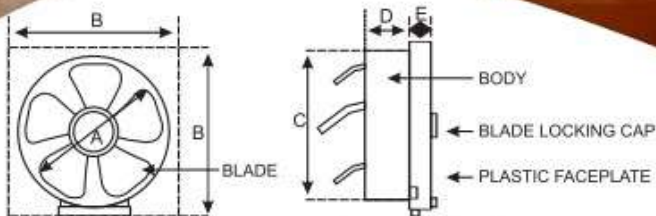

BRISK AIR

Model	Sweep	A	B	C	D	E
Brisk Air	150mm (6")	150	240	172	90	50
Brisk Air	200mm (8")	200	300	240	80	40
Brisk Air	250mm (10")	250	350	290	80	40

Note: All dimensions are in mm

Aerodynamic blades for faster speed

Powerful air suction for odorless and clean air

Light and rust proof body for durability

Specifications			
Sweep (in mm)	Power Input (in Watts)	Speed (in RPM)	Air Delivery (in cum/hr)
150	25	1300	225
200	30	1300	450
250	40	1250	720